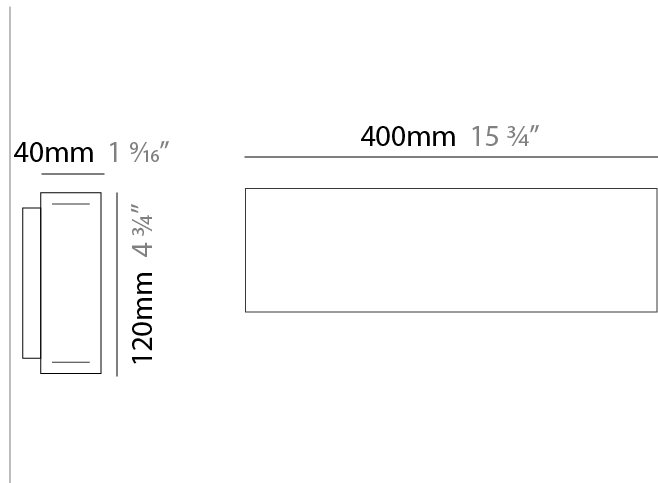

LED120 SURFACE

D73028- -

base number   Color   Finish
Temperature   Options

1. To build a product code in our configurator select the specify button on the base model # product page
2. To build a manual product code on this datasheet choose from the options listed below in blue font and add the suffix to the base model #

GENERAL

Series: Woodlin
Subseries: LED120
Brand: Tunto
Division: Design
Mounting Type: Surface
Mounting Location: Wall
Subcategory: Profile

PHYSICAL

Shape: Rectangle
Length (mm): 400
Length (in): 15 3/4
Width (mm): 40
Width (in): 1 9/16
Height (mm): 120
Height (in): 4 3/4
Extension (mm): 40
Extension (in): 1 9/16
Light Distribution: Direct / Indirect
Diffuser: Opal
Fixture Finish: WAL / ASH / OAK / BLK / WHI
Fixture Material: Wood

ELECTRICAL

Lamp Type: LED
Input Wattage (W): 16
Total Output Wattage (W): 12.6
Dimming: Tri-Mode (Non-Dimming and Phase Dimming (120Vac only) and 0-10V Dimming)
Driver Included: Yes
Driver Location: Remote
Driver Type: Constant Current - Universal
Driver Class: Class 2
Housing: ENCP3
Input Voltage (V): 120 - 277
Constant Current (MA): 700

LED

Color Temperature (°K): 2700 / 3000 / 4000
Max. Delivered Lumen (lm): 800
CRI: >93 CRI
Lamp Life (hrs): 50000

OPTICAL

RATINGS AND CERTIFICATIONS

Certified By: Certified for North American Standards
IP rating: IP20

PROJECT
TYPE
SPECIFIER
QUANTITY
DATE